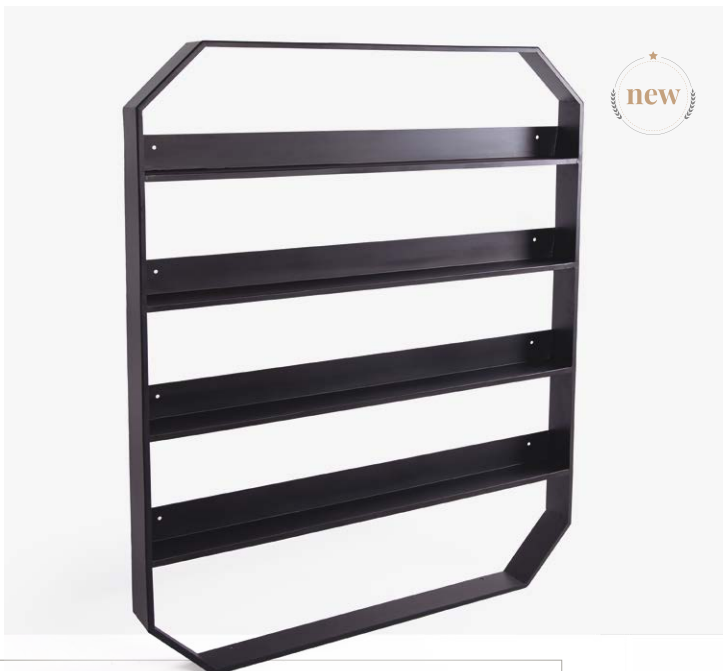

Aina

AINA · SOPORTE ORGANIZADOR PARA ESMALTES DE UÑAS · NAIL POLISH ORGANIZER SHELF

UNIT. 1 BOX. 1

Estante de pared geométrico en negro, de diseño moderno y fabricado en metal. Su estilo minimalista y vanguardista es ideal para exhibir esmaltes, optimizando el espacio con una fácil instalación. Aporta un toque sofisticado y elegante a tu ambiente.

Geometric wall shelf in black, with a modern design made of metal. Its minimalist and avant-garde style is ideal for displaying nail polishes, optimizing space with easy installation. It adds a sophisticated and elegant touch to your space.