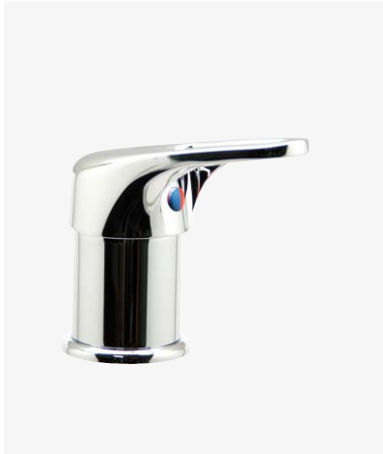

01_Grifería monomando
Mixer tap
BFACC20119

P.V.P. ▶ **88,80€**

UNIT. 1 BOX. 30