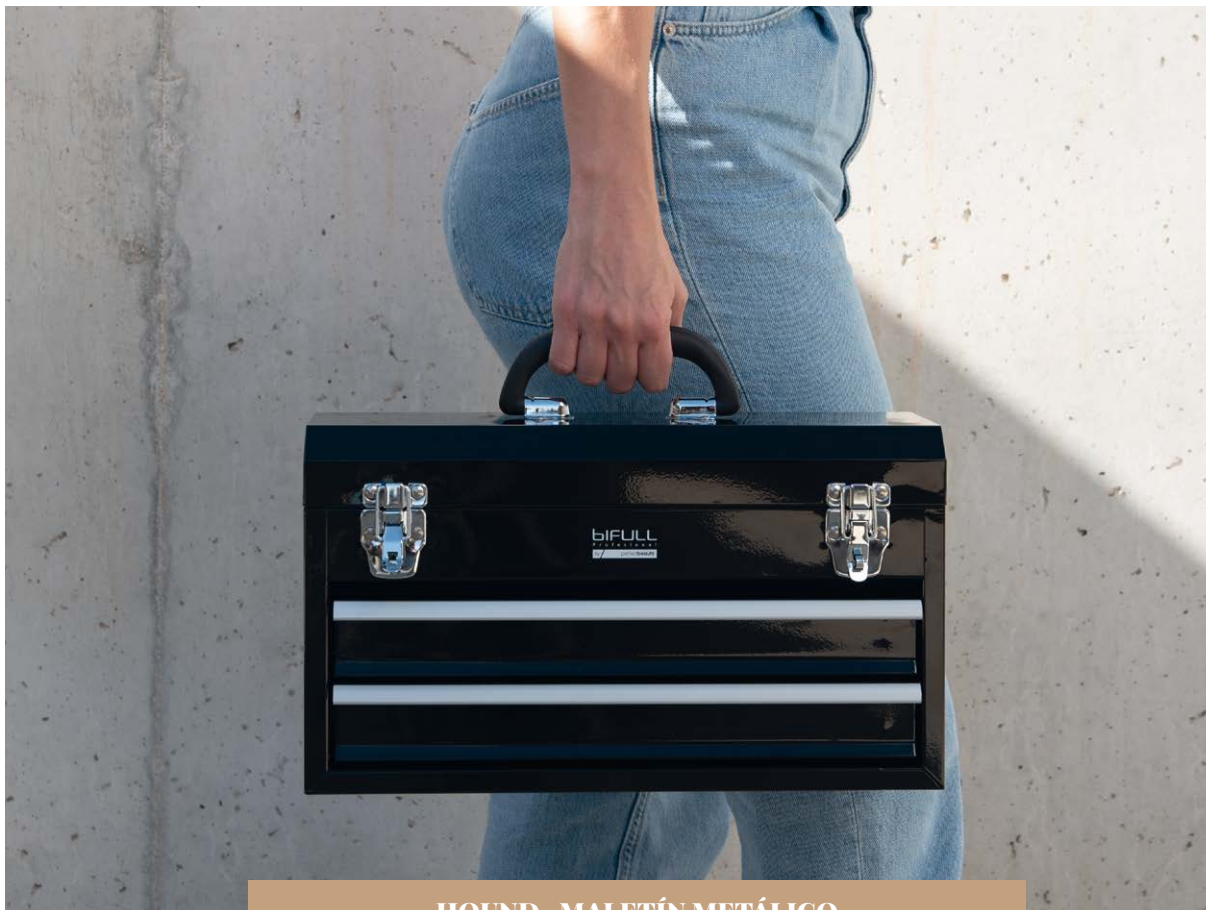

Hound

HOUND · MALETÍN METÁLICO NEGRO PROFESIONAL · PROFESSIONAL BLACK METAL TOOL CASE

ZZUTI401549

P.V.P. ▶ 49,90€
UNIT. 1 BOX. 1

HOUND · MALETÍN METÁLICO