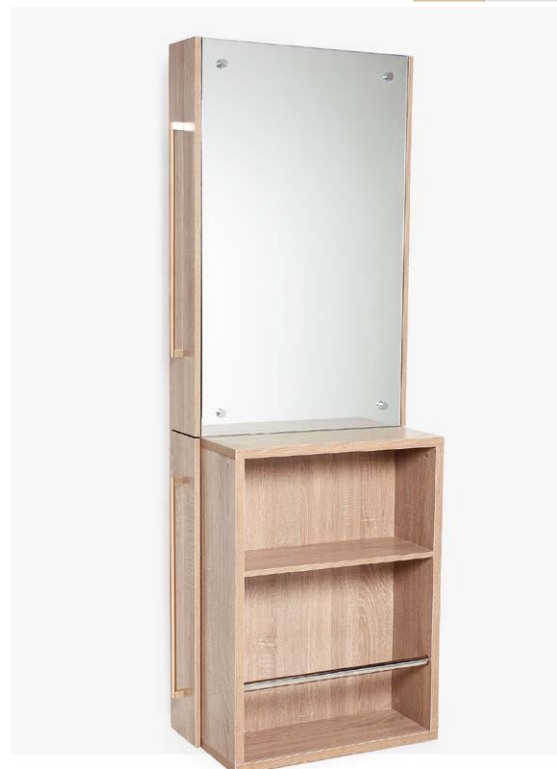

Malta roble claro

MALTA · TOCADOR 1 PUESTO ROBLE CLARO · LIGHT OAK 1 STATION VANITY

P.V.P. ► 892,64€

UNIT. 1 BOX. 1

ITAMOB11063

Tocador de pared de roble claro, armarios auxiliares extraíbles, portasecador, portaplancha y reposapiés.

Wall-mounted vanity in light oak, auxiliary cabinets, hair dryer holder and straightener holder and footrest.

184 X 62 - 122 X 39 CM
HEIGHT · WIDTH · DEPTH

Malta fresno

MALTA · TOCADOR 1 PUESTO FRESNO · ASH 1 STATION VANITY

P.V.P. ► 892,64€

UNIT. 1 BOX. 1

ITAMOB11062

Tocador de pared de madera de fresno, armarios auxiliares extraíbles, portasecador, portaplancha y reposapiés.

Wall-mounted vanity in ash wood, auxiliary cabinets, hair dryer holder and straightener holder and footrest.

184 X 62 - 122 X 39 CM
HEIGHT · WIDTH · DEPTH