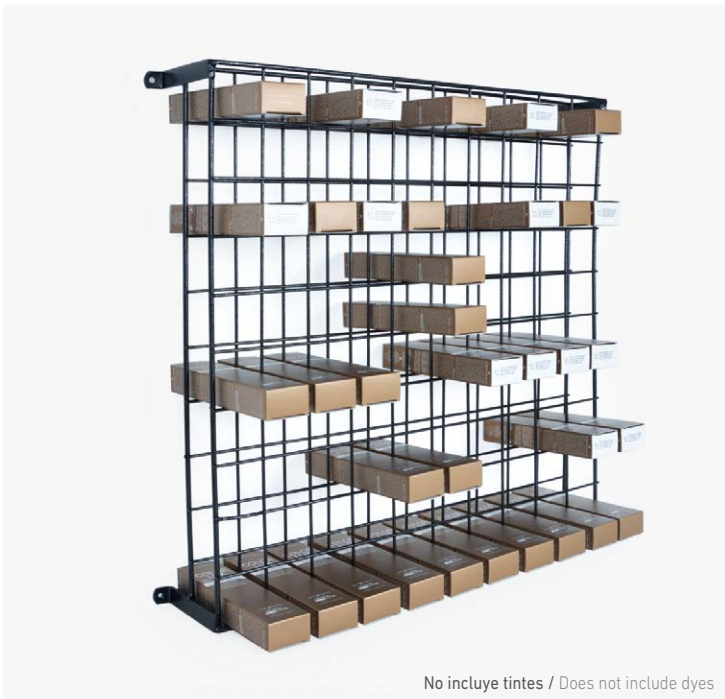

Hair dye organizer

HAIR DYE ORGANIZER · ORGANIZADOR DE TINTES · DYE ORGANIZER

P.V.P. ▶ **109,90€**
UNIT. 1 BOX. 1

BFMOB44633

Organizador de tintes práctico y ligero con capacidad para 100 tubos de tinte. De material termolacado en color negro, te permite ordenar, clasificar y localizar tu material de coloración. Coloca tus tintes de forma visible y cómodamente a tu alcance.

Practical and lightweight dye organizer with capacity for 100 dye tubes. Made of black thermo-lacquered material, it allows you to organize, classify and locate your dyeing material. Place your dyes visibly and comfortably at your fingertips.

62 X 66,5 X 11,5 CM
HEIGHT · WIDTH · DEPTH

No include tintes / Does not include dyes