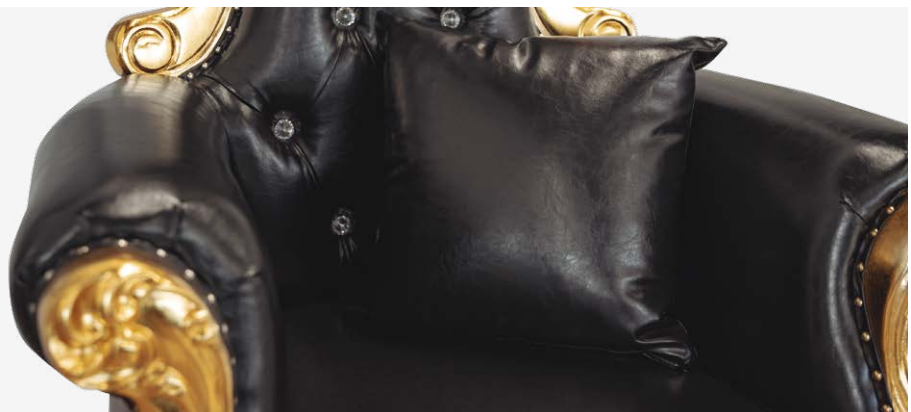

193 X 100 X 150 CM
HEIGHT · WIDTH · DEPTH

Cojín incluido