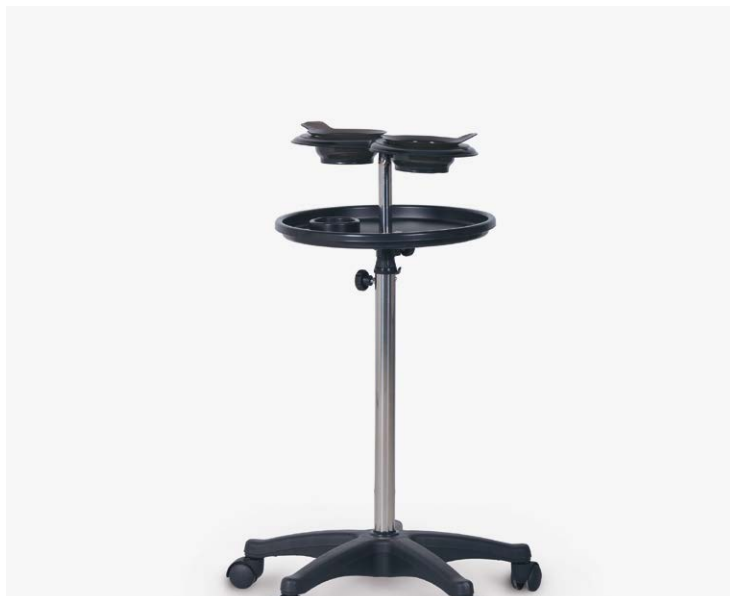

Funny colors

FUNNY COLORS · MESA AYUDANTE PARA TINTE · AUXILIARY TABLE FOR DYE

P.V.P. ▶ 89,70€

UNIT. 1 BOX. 1

BFMOB43099

Mesa ayudante redondo con 2 bowls de tinte y soportes para ellos. Incluye porta pinceles. Práctico, cómodo y con ruedas.

Round auxiliary table with 2 dye bowls and holders for them. It includes brushes holder. Practical, comfortable, and with wheels.

70 - 110 X 54 X 54 CM
HEIGHT · WIDTH · DEPTH